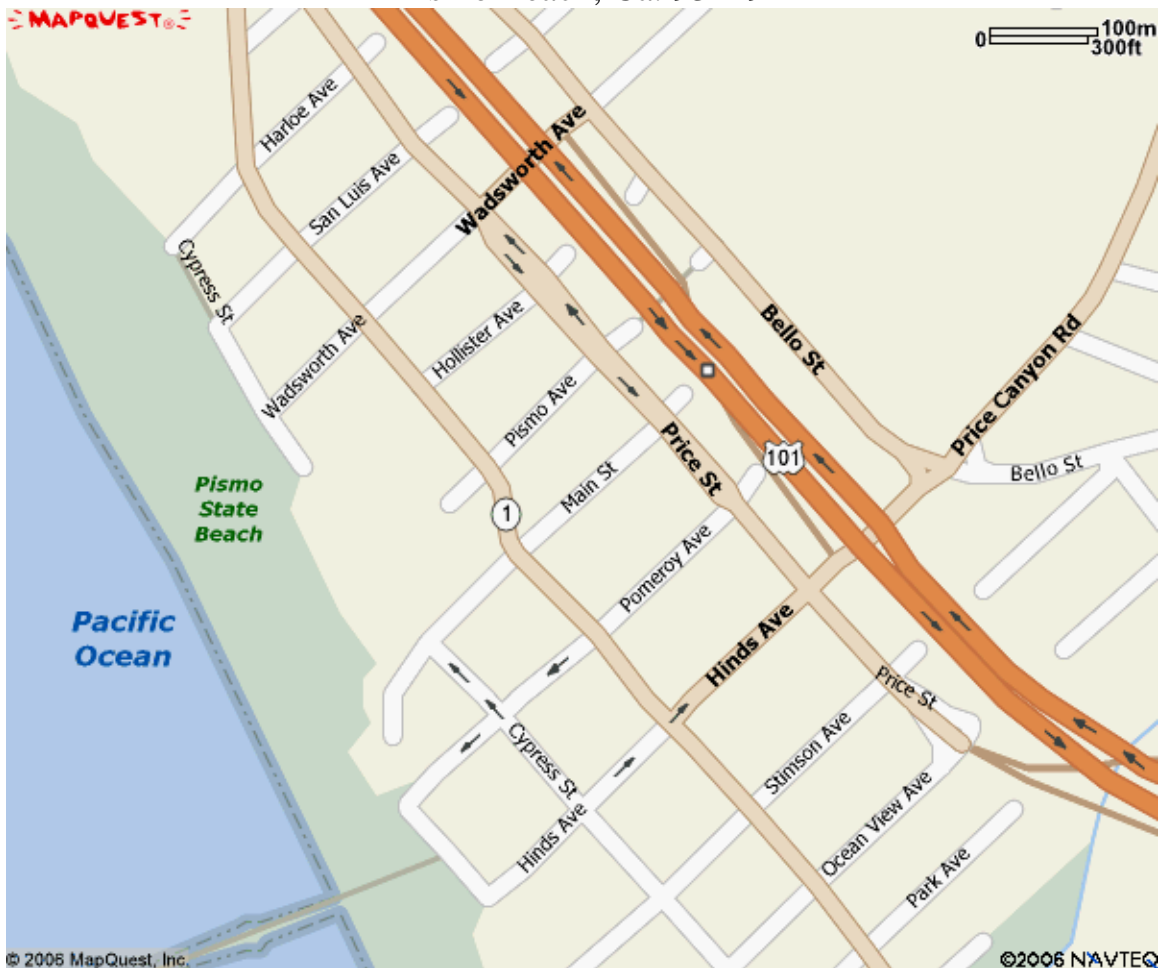

CENTRAL CALIFORNIA AREA 93

A.A. GENERAL SERVICE ASSEMBLY

JANUARY 21, 2007

Hosted by District 22
Lunch will be provided on site

Registration: 8:30 AM
(\$5 suggested donation)

Pismo Beach Veterans Hall
780 Bello Street
Pismo Beach, Ca. 93449

HWY 101 Northbound to Pismo Beach. Wadsworth Avenue off ramp. Turn right to Bello Street and turn right again. The Vets Hall is down a block on the left.

HWY 101 Southbound to Pismo Beach. Hinds Ave./Price Canyon Road off ramp. Turn left over the highway to Bello Street and turn left again. The Vets Hall is down a block on the right.

Parking: Street, adjacent lot (shared with church), additional parking up the hill at the school.

LODGING: <http://www.classicalifornia.com/hotels.htm> Range from economical at Motel 6 (860 4th Str. 800-4motel6), to oceanfront at Edgewater Inn (280 Wadsworth Street 800-634-5858) and Best Western Shore Cliff Lodge (2555 Price Street 805-773-4671), or in between at Rose Garden Inn (230 5 Cities Drive 805-773-1841).