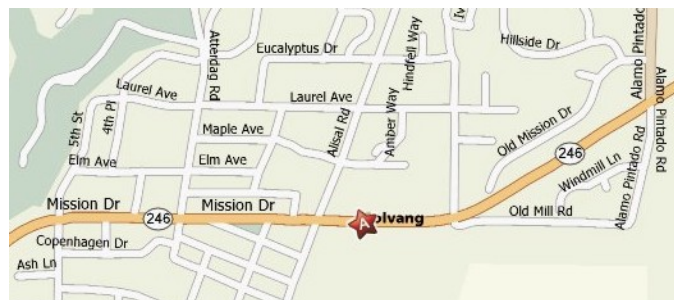

## SOLVANG VETERAN'S MEMORIAL HALL 1745 Mission Drive, Solvang 93463

### DIRECTIONS:

#### From South of Solvang:

Hwy 101 North, Hwy 154 Exit #101B Right to San Marcos Pass 24 miles. Left on Hwy 246 4.9 miles. Veteran's Memorial Hall on right.

**Alternate Coastal Route:** Hwy 101 North to Exit #140A Hwy 246. Right 3.5 Miles to Veteran's Memorial Hall on left.

#### From North of Solvang:

Hwy 101 South, Hwy 101 South to Exit #140A Hwy 246. Left 3.5 Miles to Veteran's Memorial Hall on left.

**FOR ADDITIONAL INFORMATION CONTACT:** Dave W. (805) 688-2933