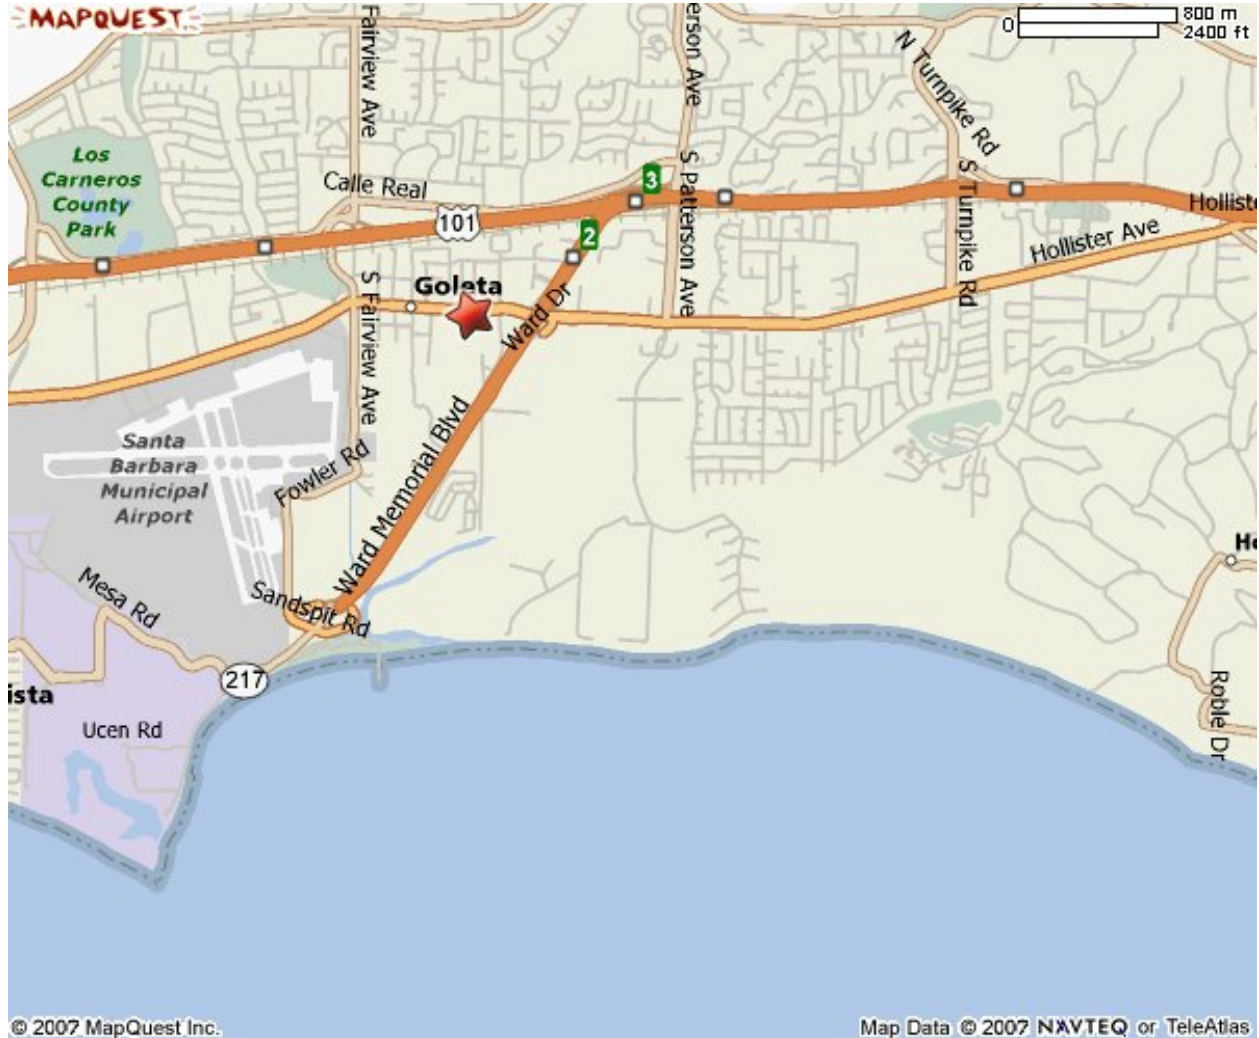

# Central California Area Assembly

Of Alcoholics Anonymous – Area 93

PMB # 140

606 Alamo Pintado # 3

Solvang, CA 93463

[www.aaarea93.org](http://www.aaarea93.org)

## AREA COMMITTEE MEETING – Location Map

(check calendar for dates and times)

Goleta Valley Community Center

5679 Hollister Avenue, Goleta, CA 93117

### South of Santa Barbara:

Take CA101  North  
to Hwy 217  South (toward Airport & UCSB)  
exit Hollister Ave.

Turn right to Community Center (on left side)

### From the North:

Take CA101  South to Fairview Exit.  
Turn right on S. Fairview to Hollister.

Turn left to Community Center (on right side)